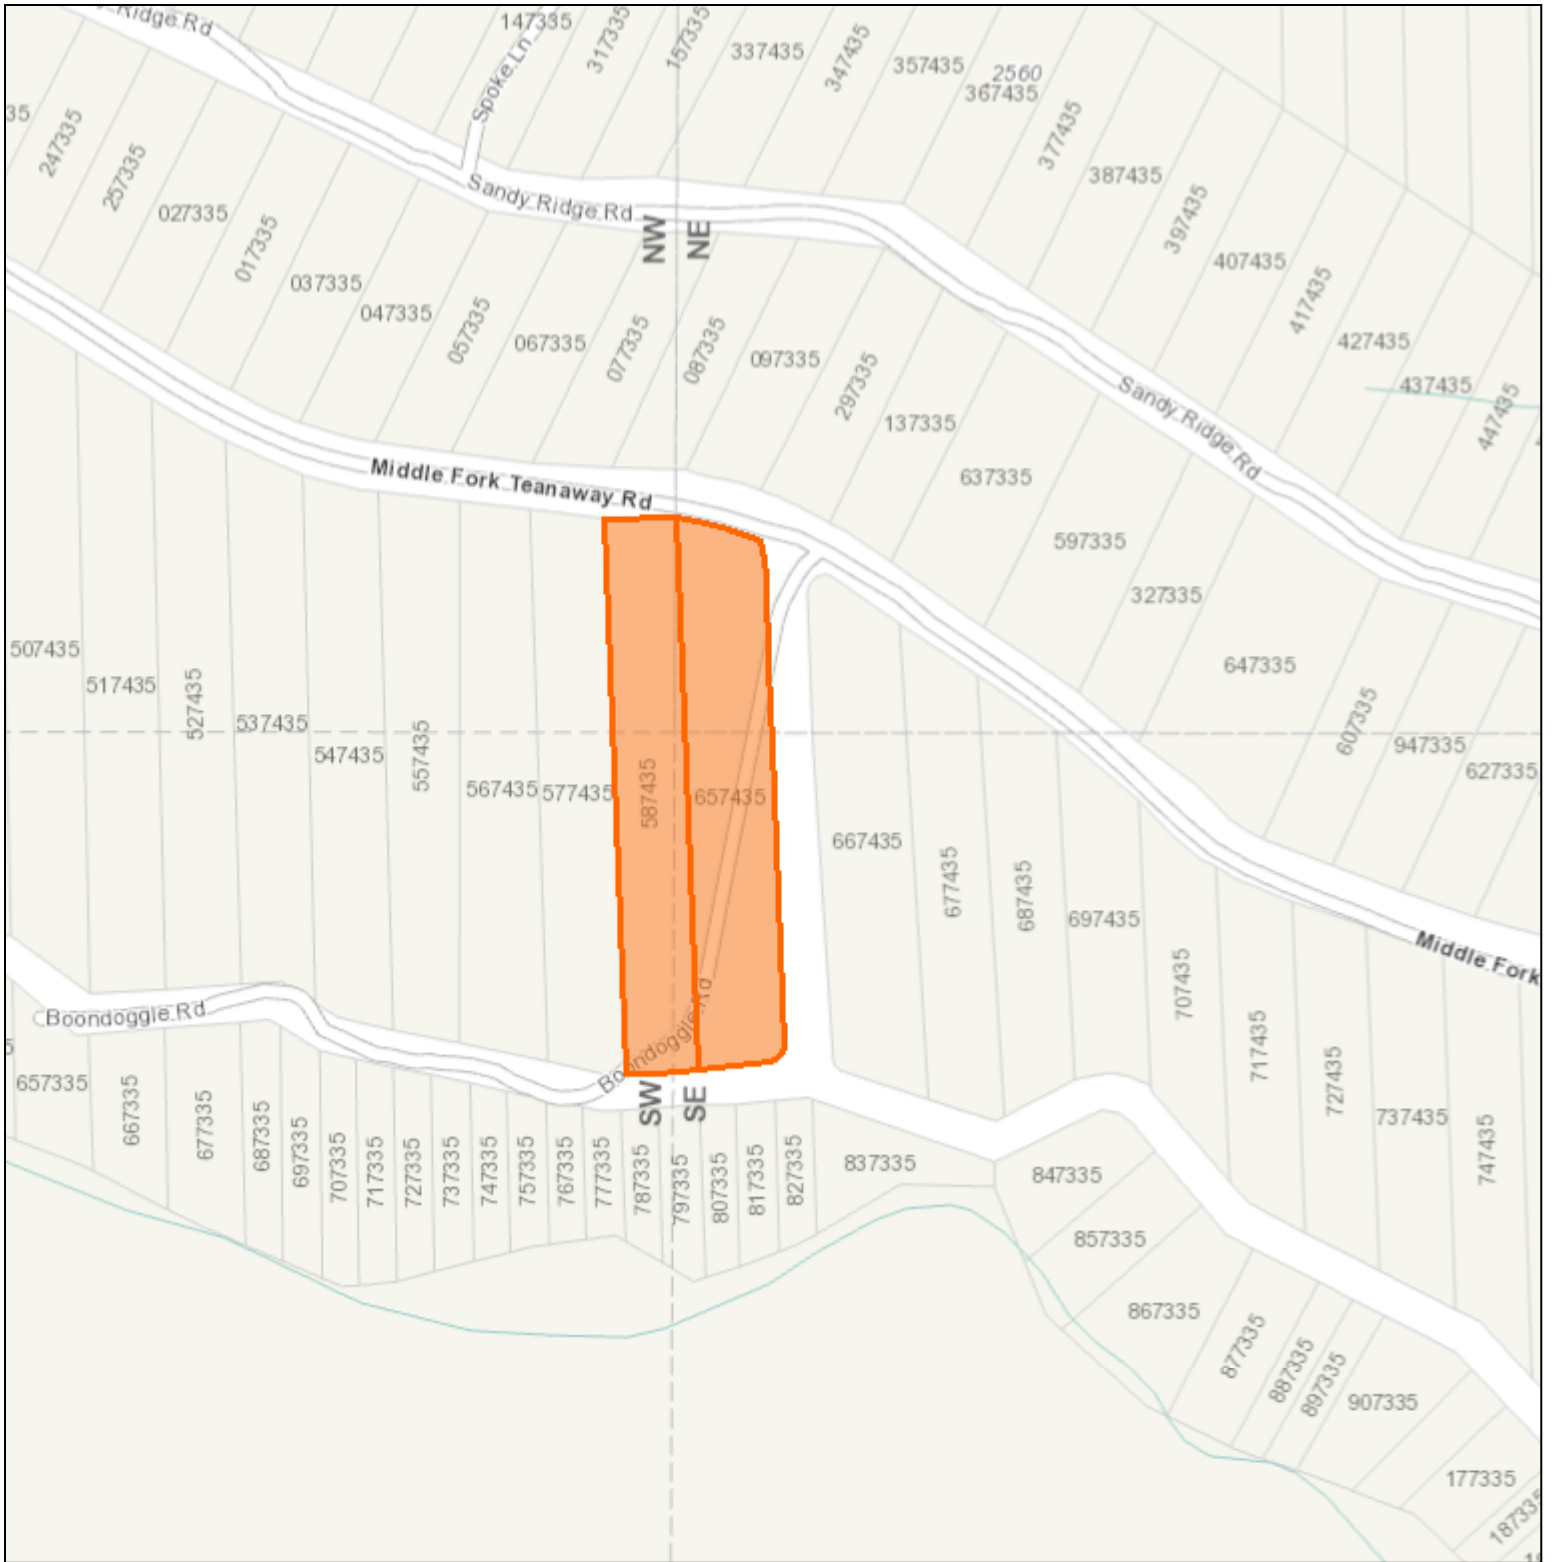

170 BOONDOGGLE RD

Date: 8/26/2016

1 inch = 376 feet
Relative Scale 1:4,514

Disclaimer:
Kittitas County makes every effort to produce and publish the most current and accurate information possible. No warranties, expressed or implied, are provided for the data, its use, or its interpretation. Kittitas County does not guarantee the accuracy of the material contained herein and is not responsible for any use, misuse or representations by others regarding this information or its derivatives.